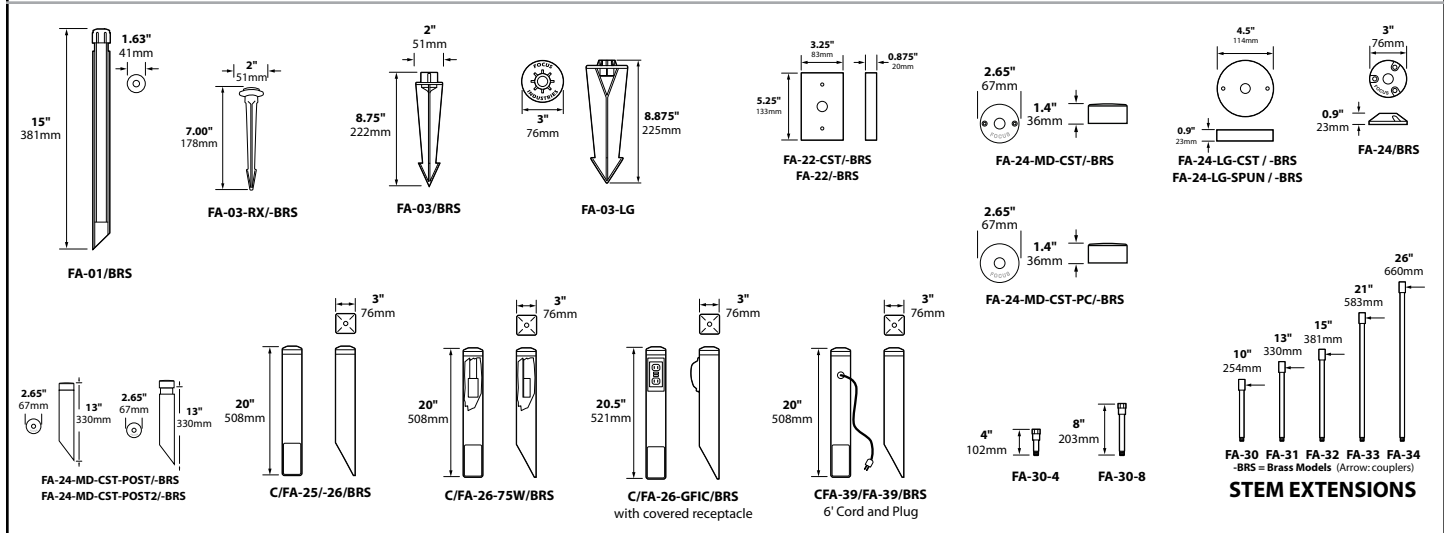

AREA LIGHTS AL-08-SM SERIES

TYPE

SPECIFICATIONS

- CONSTRUCTION:** 1.75" diameter extruded copper post
- LENS:** Frosted high-impact acrylic
- LAMP SUPPLIED:** 18 watt S-8 #1141; 1200 hours average rating (25w max.)
- LAMP OPTIONS:** We recommend 10,000 hours average rating Xenon (-X) or Halogen (-H) or 2.2w 50,000 hours average rating OMNI-2 LED
- SOCKET:** Single contact bayonet, brass nickel plated lamp socket screw shell (Ba15s)
- WIRING:** Black 3 foot 18/2 zip cord from base of fixture (12v. only)
For 25 foot 16/2 fixture lead wire add **-25F** to catalog number.
- CONNECTION:** FA-05 Quick Connector (not supplied) from fixture to main cable (12/2, 10/2 or 8/2 only)
- MOUNTING:** Angle cut post
Deck Mount version (-DM) available with FA-03 black 9" ABS stake, tapped 1/2" NPS
- FINISH:** Unfinished copper-optional finishes available

ORDERING INFORMATION

CATALOG NO.	DESCRIPTION	LAMP	SHIP WEIGHT
AL-08-SM-COP	Copper Small Bollard	18w S8 #1141	2.0 lbs.
AL-08-SM-DM-COP	Copper Small Bollard, Deck Mount	18w S8 #1141	2.0 lbs.

IP54

MOUNTING ACCESSORIES (-DM MODEL ONLY)