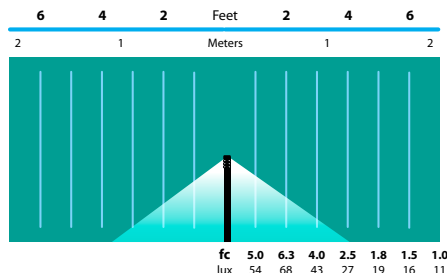

LIGHT DISTRIBUTIONS AND PHOTOMETRICS

AL-08-SM

Light Distribution and Photometrics

JOB INFORMATION

Type: _____ Date: _____

Job Name: _____

Cat. No.: _____

Lamp(s): _____

Specifier: _____

Contractor: _____

Notes: _____

FOCUS INDUSTRIES INC.
25301 COMMERCENTRE DRIVE
LAKE FOREST, CA 92630

www.focusindustries.com
sales@focusindustries.com
(949) 830-1350 • FAX (949) 830-3390

Powder Coat Finishes	Black Texture (Standard)	Antique Verde	Bronze Texture	Camel	White Texture	Hunter Texture	Rust	Weathered Iron	Weathered Brown	Stucco	Rubbed Verde	Chrome Powder	Terra Cotta
Ordering Code	-BLT	-ATV	-BRT	-CAM	-WTX	-HTX	-RST	-WIR	-WBR	-STU	-RBV	-CPR	-TRC