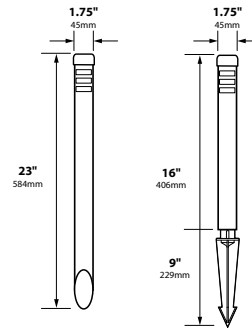

AREA LIGHTS AL-08-SM SERIES

TYPE

SPECIFICATIONS

- CONSTRUCTION:** 1.75" diameter extruded copper post
- LENS:** Frosted high-impact acrylic
- LAMP SUPPLIED:** 18 watt S-8 #1141; 1200 hours average rating (25w max.)
- LAMP OPTIONS:** We recommend 10,000 hours average rating Xenon (-X) or Halogen (-H) or 2.2w 50,000 hours average rating OMNI-2 LED
- SOCKET:** Single contact bayonet, brass nickel plated lamp socket screw shell (Ba15s)
- WIRING:** Black 3 foot 18/2 zip cord from base of fixture (12v. only)
For 25 foot 16/2 fixture lead wire add **-25F** to catalog number.
- CONNECTION:** FA-05 Quick Connector (not supplied) from fixture to main cable (12/2, 10/2 or 8/2 only)
- MOUNTING:** Angle cut post
Deck Mount version (-DM) available with FA-03 black 9" ABS stake, tapped 1/2" NPS
- FINISH:** Unfinished copper-optional finishes available

ORDERING INFORMATION

CATALOG NO.	DESCRIPTION	LAMP	SHIP WEIGHT
AL-08-SM-COP	Copper Small Bollard	18w S8 #1141	2.0 lbs.
AL-08-SM-DM-COP	Copper Small Bollard, Deck Mount	18w S8 #1141	2.0 lbs.

IP54

MOUNTING ACCESSORIES (-DM MODEL ONLY)