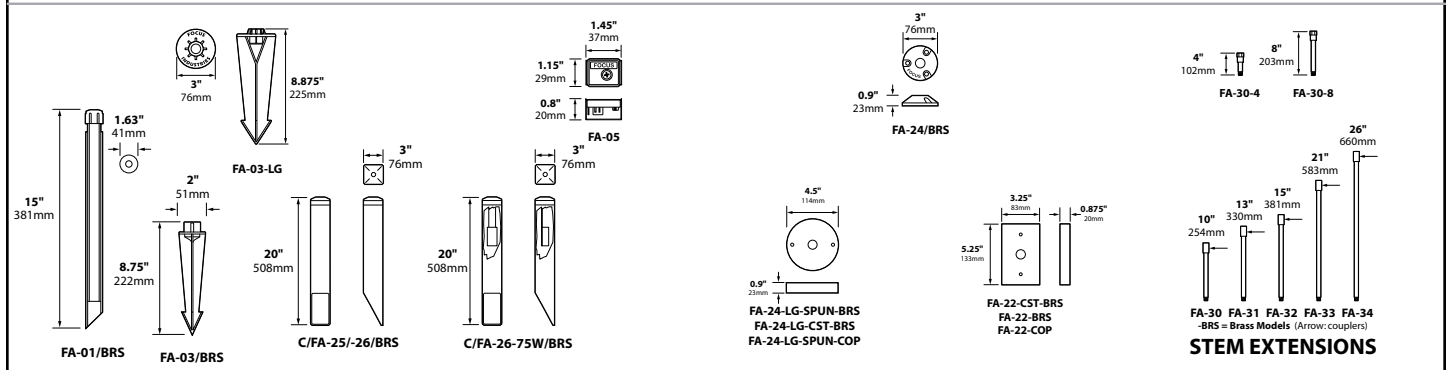

MOUNTING: FA-03 Black 9" ABS stake threaded 1/2" NPS

FINISH: Unfinished

RXA-02F-COP

RXA-02

RXA-02-COP RXA-02-SS

ORDERING INFORMATION

CATALOG NO.	DESCRIPTION	MAX WATTAGE	SUPPLIED MOUNT	EST. SHIP. WEIGHT
RXA-02-COP	Spun copper 3.5" China Hat, adjustable brass hub	20w	FA-03 Black ABS Stake	3.0 lbs.
RXA-02F-COP	Spun copper 3.5" China Hat, Brass Finial, adjustable brass hub	20w	FA-03 Black ABS Stake	3.0 lbs.
RXA-02-SS	Spun stainless steel 3.5" China Hat, adjustable stainless steel hub	20w	FA-03 Black ABS Stake	3.0 lbs.
RXA-02F-SS	Spun stainless steel 3.5" China Hat, Brass Finial, adjustable brass hub	20w	FA-03 Black ABS Stake	3.0 lbs.

MOUNTING ACCESSORIES

LIGHT DISTRIBUTIONS AND PHOTOMETRICS

RXA-02

Half Spread Photometrics

7 ft. (2.1m) to 16 ft. (4.9m) diameter

12v. fixtures: 25 foot 16/2 fixture lead wire available; add -25F to catalog number.