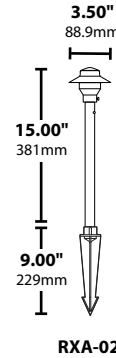

SOCKET: Single contact bayonet, brass nickel plated screw shell (Ba15s) with 200° C silicone lead wires

WIRING: Black 3 foot 18/2 zip cord from base of fixture

CONNECTION: FA-05 Quick Connector (not supplied) to main cable (12/2, 10/2 or 8/2 only)

MOUNTING: FA-03 Black 9" ABS stake threaded 1/2" NPS

FINISH: Unfinished

RXA-02F-COP

RXA-02

RXA-02-COP RXA-02-SS

ORDERING INFORMATION

CATALOG NO.	DESCRIPTION	MAX WATTAGE	SUPPLIED MOUNT	EST. SHIP. WEIGHT
RXA-02-COP	Spun copper 3.5" China Hat, adjustable brass hub	20w	FA-03 Black ABS Stake	3.0 lbs.
RXA-02F-COP	Spun copper 3.5" China Hat, Brass Finial, adjustable brass hub	20w	FA-03 Black ABS Stake	3.0 lbs.
RXA-02-SS	Spun stainless steel 3.5" China Hat, adjustable stainless steel hub	20w	FA-03 Black ABS Stake	3.0 lbs.
RXA-02F-SS	Spun stainless steel 3.5" China Hat, Brass Finial, adjustable brass hub	20w	FA-03 Black ABS Stake	3.0 lbs.

MOUNTING ACCESSORIES

LIGHT DISTRIBUTIONS AND PHOTOMETRICS

RXA-02

Half Spread Photometrics

7 ft. (2.1m) to 16 ft. (4.9m) diameter

12v. fixtures: 25 foot 16/2 fixture lead wire available; add -25F to catalog number.