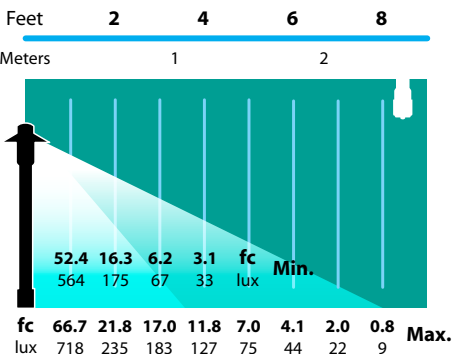

MOUNTING: FA-03 Black 9" ABS stake threaded 1/2" NPS

FINISH: Unfinished

RXA-02F-COP

RXA-02

RXA-02-COP RXA-02-SS

ORDERING INFORMATION

CATALOG NO.	DESCRIPTION	MAX WATTAGE	SUPPLIED MOUNT	EST. SHIP. WEIGHT
RXA-02-COP	Spun copper 3.5" China Hat, adjustable brass hub	20w	FA-03 Black ABS Stake	3.0 lbs.
RXA-02F-COP	Spun copper 3.5" China Hat, Brass Finial, adjustable brass hub	20w	FA-03 Black ABS Stake	3.0 lbs.
RXA-02-SS	Spun stainless steel 3.5" China Hat, adjustable stainless steel hub	20w	FA-03 Black ABS Stake	3.0 lbs.
RXA-02F-SS	Spun stainless steel 3.5" China Hat, Brass Finial, adjustable brass hub	20w	FA-03 Black ABS Stake	3.0 lbs.

MOUNTING ACCESSORIES

LIGHT DISTRIBUTIONS AND PHOTOMETRICS

RXA-02

Half Spread Photometrics

7 ft. (2.1m) to 16 ft. (4.9m) diameter

12v. fixtures: 25 foot 16/2 fixture lead wire available; add -25F to catalog number.